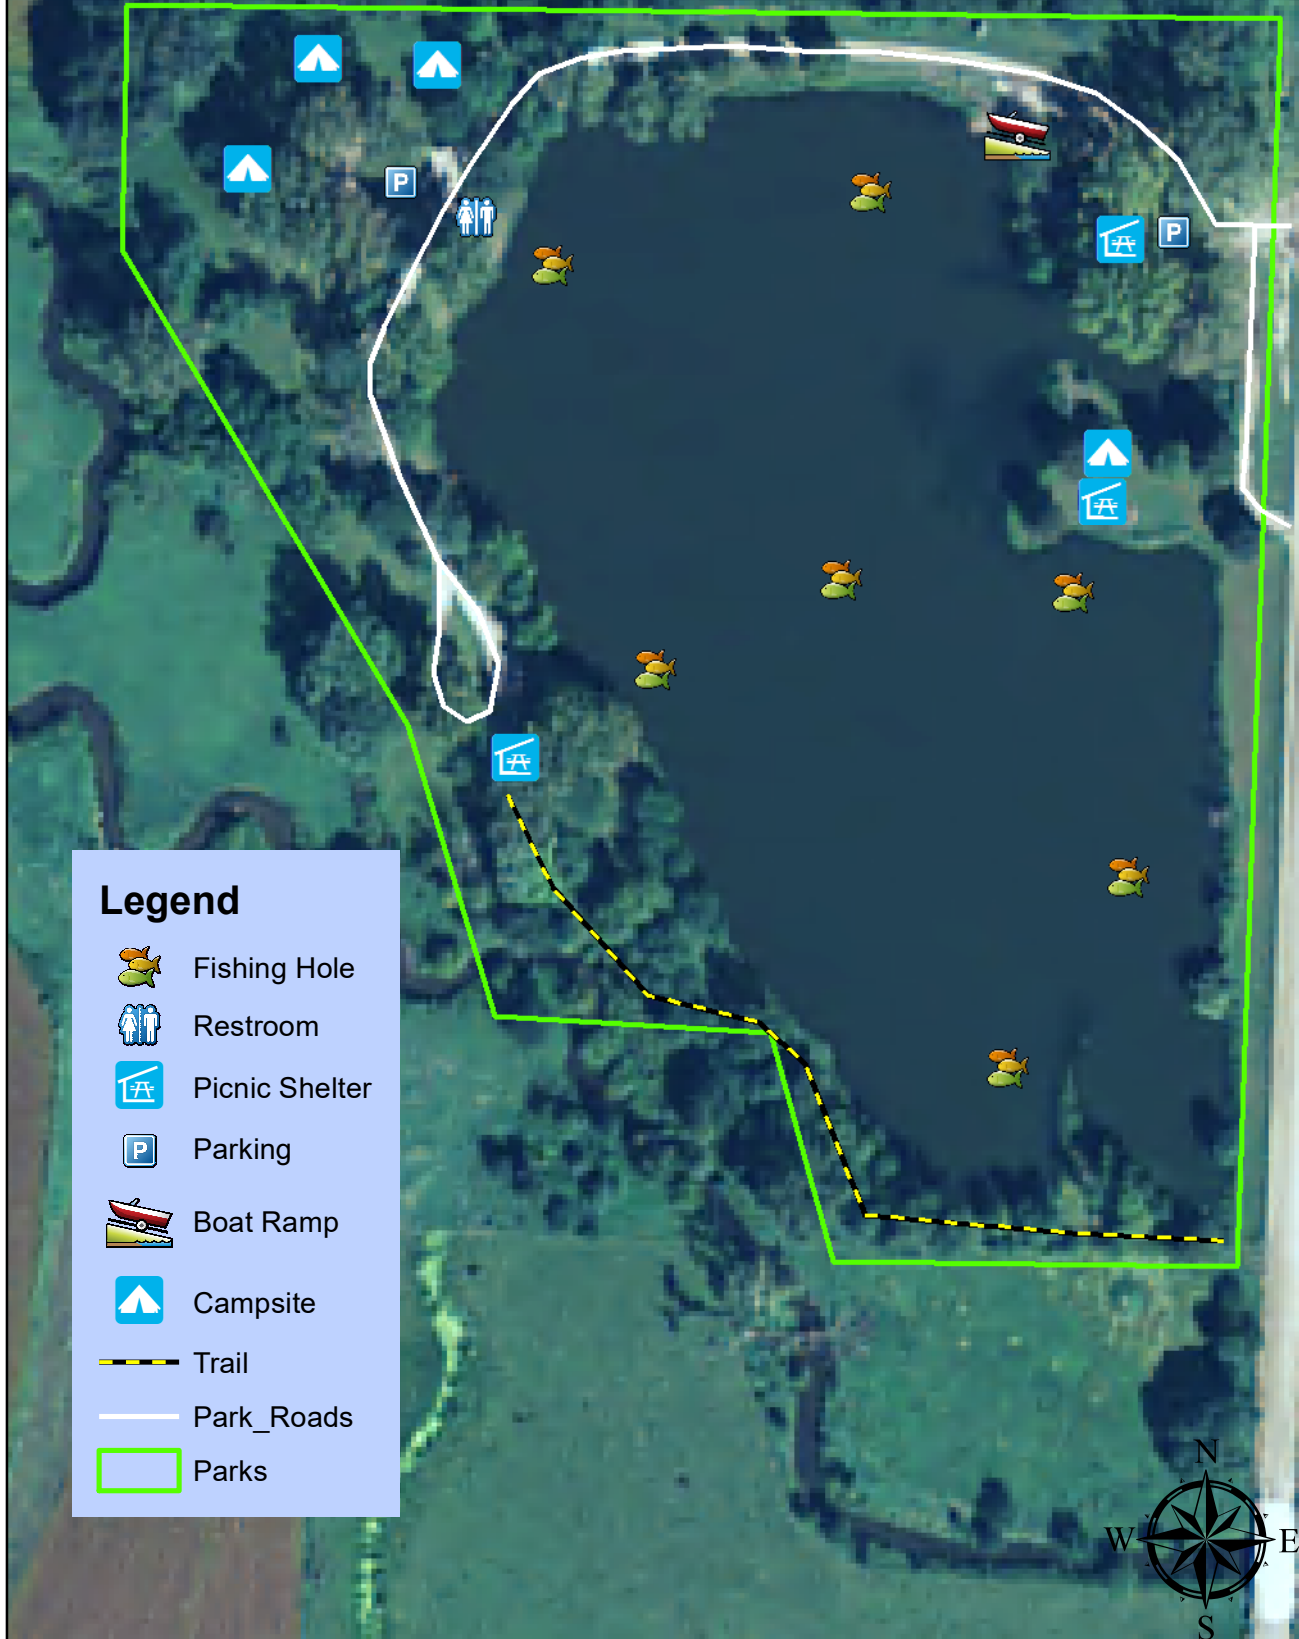

Larson Lake

Legend

- Fishing Hole
- Restroom
- Picnic Shelter
- Parking
- Boat Ramp
- Campsite
- Trail
- Park_Roads
- Parks